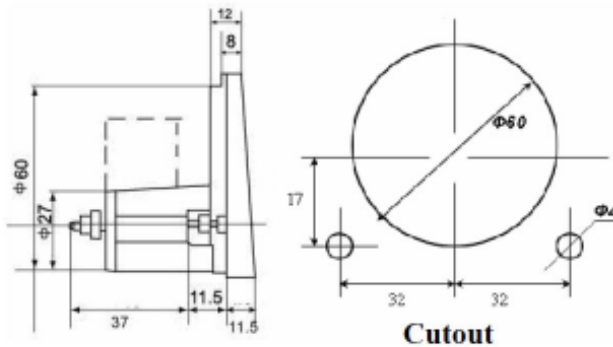

WWW.MPJA.COM

ANALOG PANEL METER

2.5% Accuracy Panel Meters

Dimensions: 3.2"W x 2.5"H (80mm x 64mm)

** Units shown in mm (millimeter)

Main conductors should be of such AWG (Gage) as appropriate for current carried