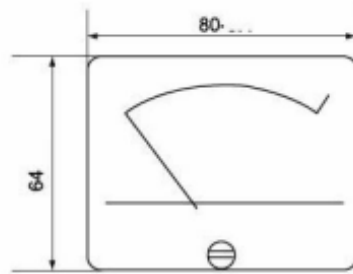

WWW.MPJA.COM

ANALOG PANEL METER

2.5% Accuracy Panel Meters

Dimensions: 3.2"W x 2.5"H (80mm x 64mm)

** Units shown in mm (millimeter)

Main conductors should be of such AWG (Gage) as appropriate for current carried