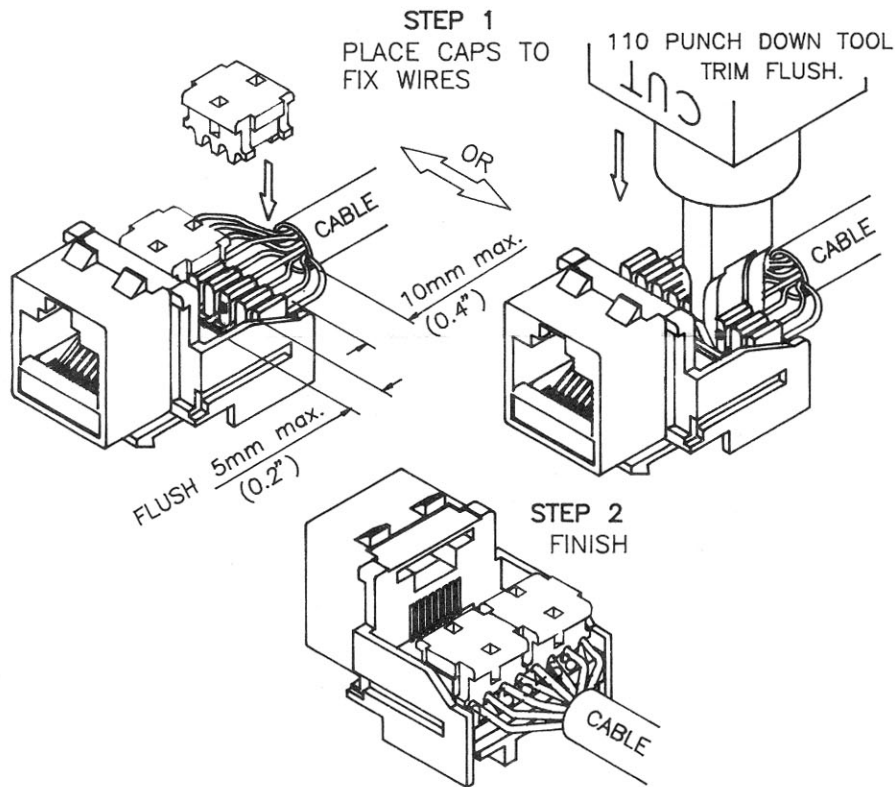

10605 Installation

MODULAR WIRING CONFIGURATION		
COLOR CODE	EIA-T568B	EIA-T568A
White-Blue	5	5
Blue	4	4
White-Orange	1	3
Orange	2	6
White-Green	3	1
Green	6	2
White-Brown	7	7
Brown	8	8

NOTE:

For Perform EIA Category 5 transmission speed, untwist-pair conductor should be no greater than 0.5 inches from the center of modular wiring to the outside.