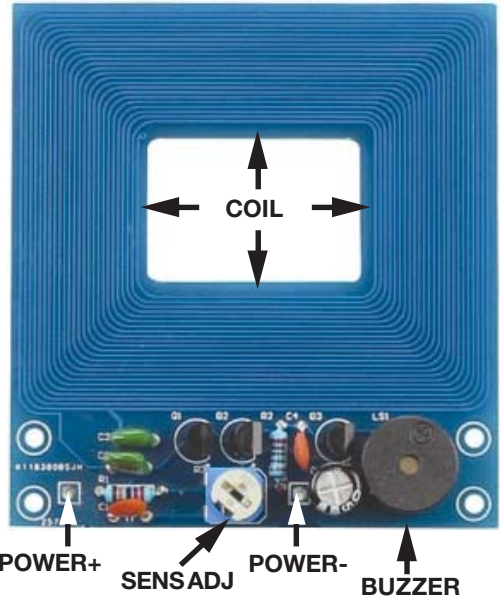

35718-MI

Mini Metal Detector

Basic Tuned Coil detector for metal.
 When metal is through or near the coils, the buzzer will sound.
 Adjustable sensitivity.
 Most sensitive to iron, steel, etc.
 Power: 5VDC
 Sensing Distance: 5cm Max/1cm typical all metal
L: 2-9/16" **W:** 2-3/8" **H:** 5/8" **WT:** .04