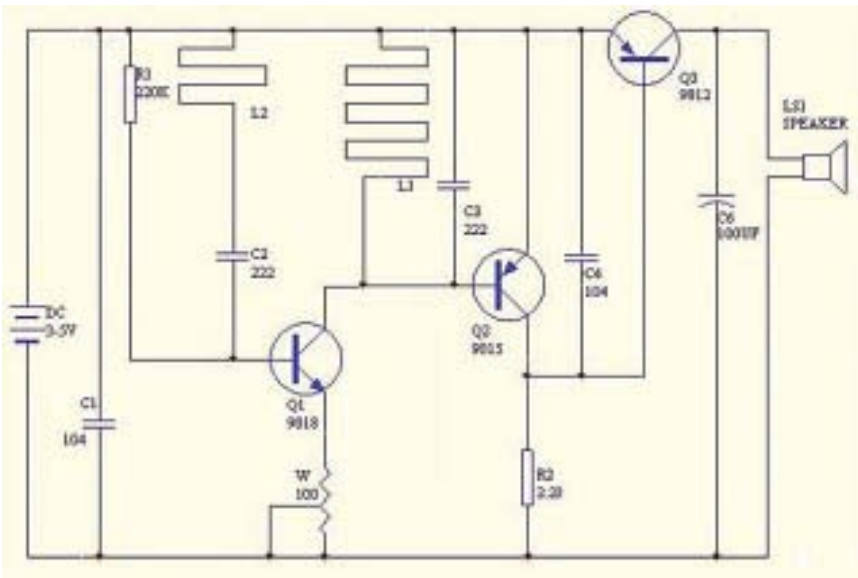

35718-MI

Mini Metal Detector

Basic Tuned Coil detector for metal.
 When metal is through or near the coils, the buzzer will sound.
 Adjustable sensitivity.
 Most sensitive to iron, steel, etc.
 Power: 5VDC
 Sensing Distance: 5cm Max/1cm typical all metal
L: 2-9/16" **W:** 2-3/8" **H:** 5/8" **WT:** .04