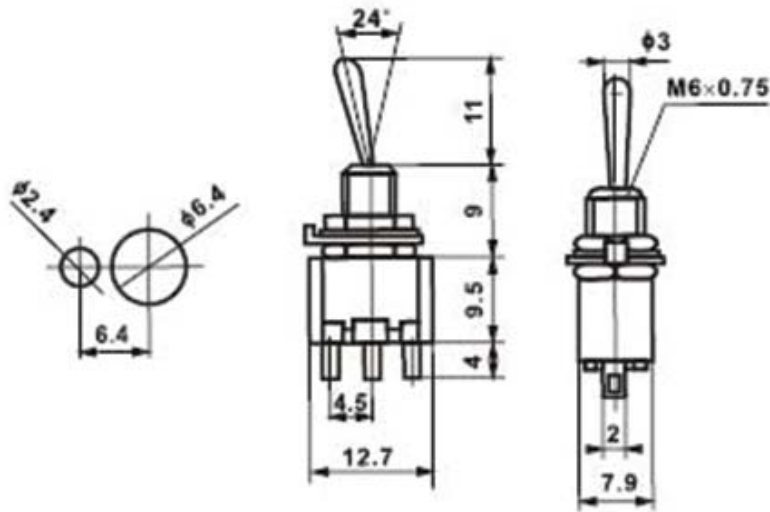

# 35677-SW

## SPST Mini Toggle Switch

6A 125V/AC 2A 250V/AC

Information including Drawings, Schematics, Links and Code (Software) Supplied or Referenced in this Document is supplied by MPJA inc. as a service to our customers and accuracy or usefulness is not guaranteed nor is it an Endorsement of any particular part, supplier or manufacturer. Use of information and suitability for any application is at users own discretion and user assumes all risk.