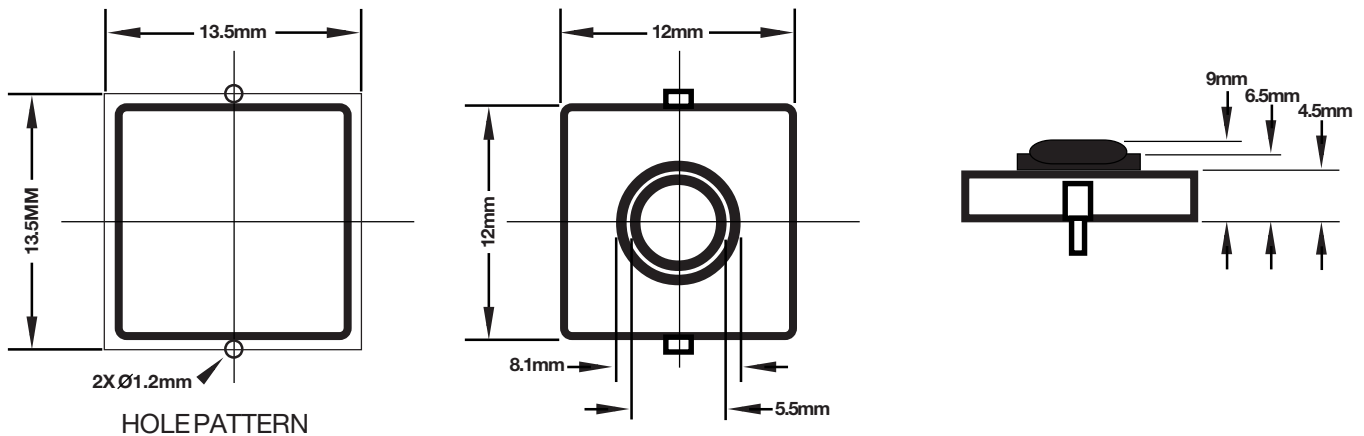

34834-SW

Alternate Action P/B Switch

SPST Alternate Action pushbutton switch (Push-ON/Push-OFF).

Rated: Voltage: 30V

Current: 1A

Actuation Force: ~800g

SQ: 12mm **H:** 9mm **WT:** .05/10

Information obtained from or supplied by Mpja.com or Marlin P. Jones and Associates inc. is supplied as a service to our customers and accuracy is not guaranteed nor is it definitive of any particular part or manufacturer. Use of information and suitability for any application is at users own discretion and user assumes all risk.