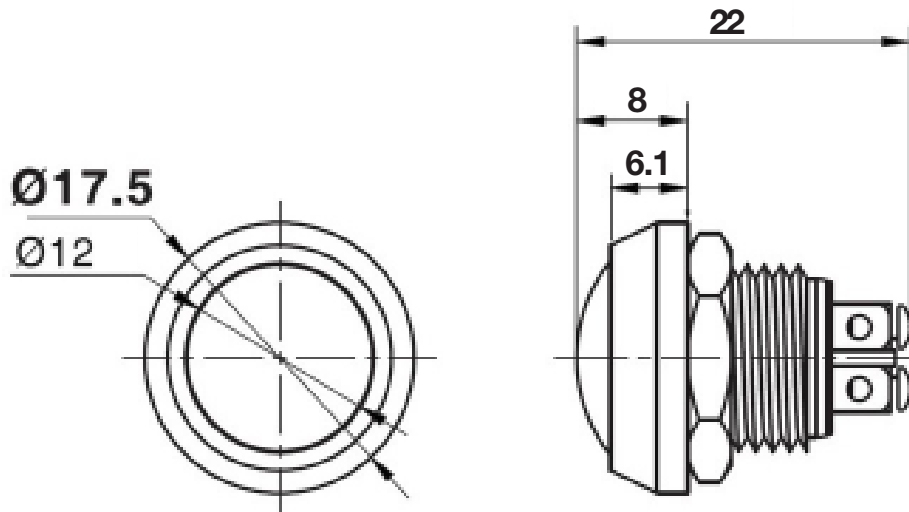

34827-SW thru 34833-SW

Ball Face Pushbutton Switch

SPST-NO Momentary action Push Button switch with metal body
Ball Face (Domed) button.
Rated 2A @ 250VAC
Screw Terminals.
Mounts in a 12mm hole.
Dia: 17.5mm **L:** 21mm **WT:** .022