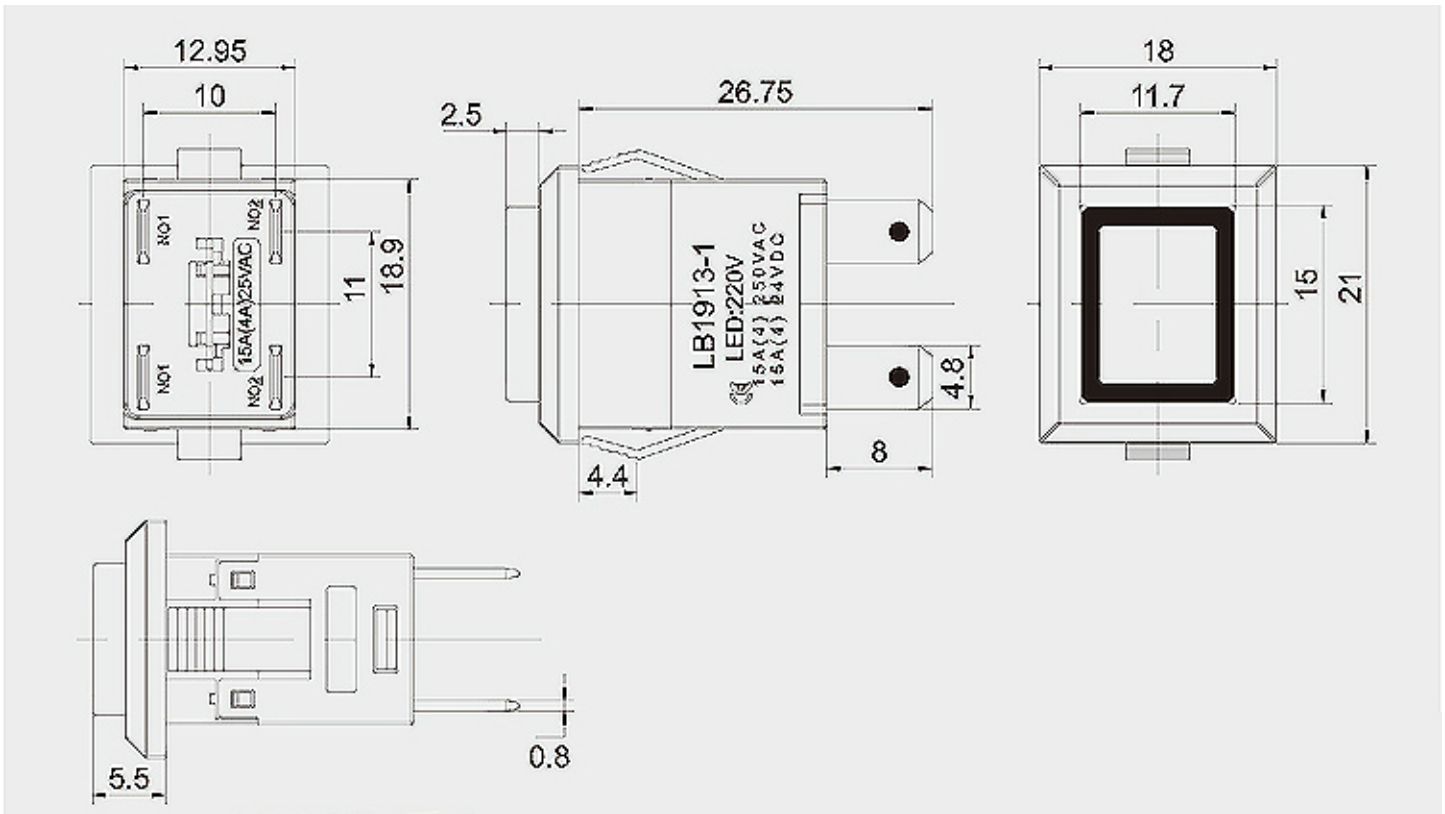

# 34817-SW thru 34824-SW

## Snap-in Rectangular DPST Pushbutton Switch

Rating: 15A 12-24VAC/DC Only

**MOMENTARY ACTION:** 34817-SW 34818-SW 34819-SW 34820-SW

**LATCHING ACTION:** 34821-SW 34822-SW 34823-SW 34824-SW

Information obtained from or supplied by Mpja.com or Marlin P. Jones and Associates inc. is supplied as a service to our customers and accuracy is not guaranteed nor is it definitive of any particular part or manufacturer. Use of information and suitability for any application is at users own discretion and user assumes all risk.