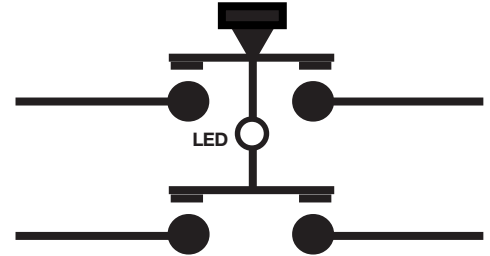

# 34817-SW thru 34824-SW

## Snap-in Rectangular DPST Pushbutton Switch

Rating: 15A 12-24VAC/DC Only

**MOMENTARY ACTION:** 34817-SW 34818-SW 34819-SW 34820-SW

**LATCHING ACTION:** 34821-SW 34822-SW 34823-SW 34824-SW

Information obtained from or supplied by Mpja.com or Marlin P. Jones and Associates inc. is supplied as a service to our customers and accuracy is not guaranteed nor is it definitive of any particular part or manufacturer. Use of information and suitability for any application is at users own discretion and user assumes all risk.