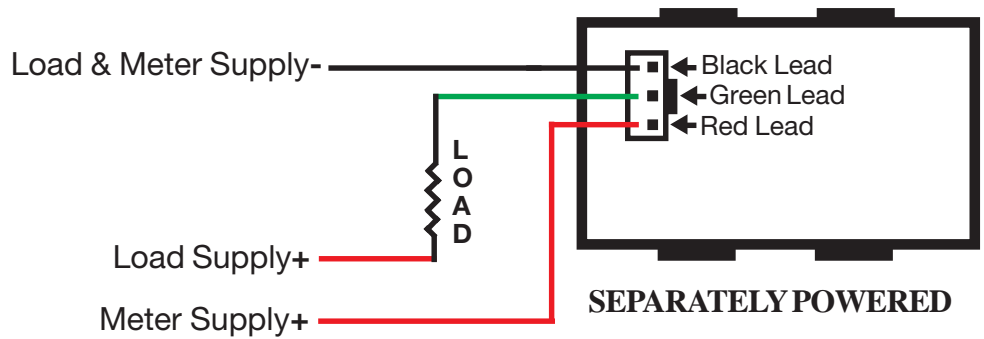

34672-ME

MINI PANEL MOUNT 0-999mA METER

Mini snap-in, 3 digit Red LED panel Ammeter.
 Meter Power: 4.5-28VDC
 Input Range: 0-999mA
 Resolution: 1/0.1 mA Auto Range
 Character Height: 0.56in.
 6" wire leads.
 Cutout Size: 45.5mm X 27mm
W: 1-7/8" **H:** 1-1/8" **D:** 1-1/2"(inc. Con.) **WT:** .04