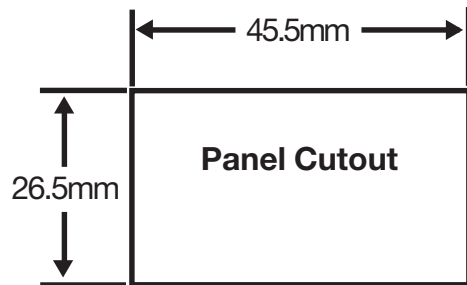

34672-ME

MINI PANEL MOUNT 0-999mA METER

Mini snap-in, 3 digit Red LED panel Ammeter.
 Meter Power: 4.5-28VDC
 Input Range: 0-999mA
 Resolution: 1/0.1 mA Auto Range
 Character Height: 0.56in.
 6" wire leads.
 Cutout Size: 45.5mm X 27mm
W: 1-7/8" **H:** 1-1/8" **D:** 1-1/2"(inc. Con.) **WT:** .04