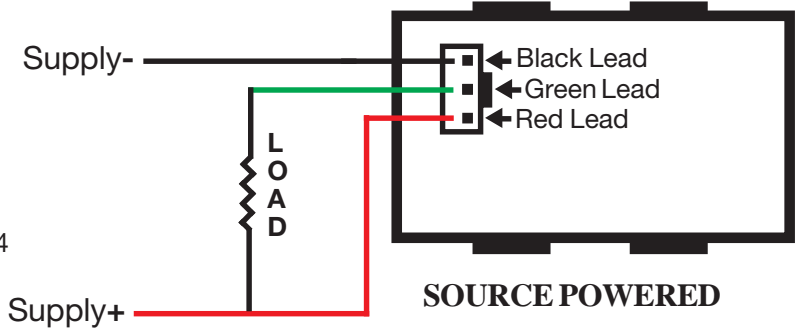

34672-ME

MINI PANEL MOUNT 0-999mA METER

Mini snap-in, 3 digit Red LED panel Ammeter.
 Meter Power: 4.5-28VDC
 Input Range: 0-999mA
 Resolution: 1/0.1 mA Auto Range
 Character Height: 0.56in.
 6" wire leads.
 Cutout Size: 45.5mm X 27mm
W: 1-7/8" **H:** 1-1/8" **D:** 1-1/2"(inc. Con.) **WT:** .04