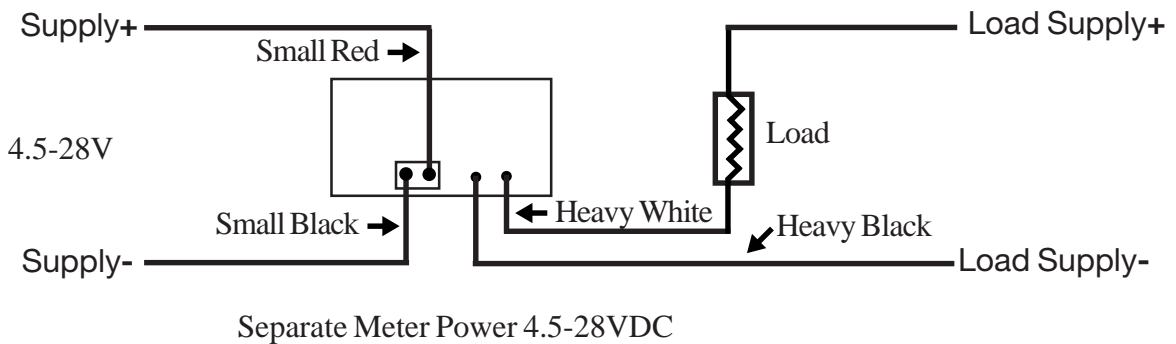

## MINI 3 DIGIT PANEL MOUNT AMP METER

Mini, 5A DC Ammeter with Black Face LED Display  
3 Digit, .375" character height.  
Power: 4.5-28VDC Max  
Input: 0-5ADC  
1.0% accuracy+-1LSD.  
Resolution: 10mA  
~2 readings/sec.  
7in. leads

**W:** 30mm O/A **H:** 22mm **D:** 20mm **WT:** .02

**NOTE: POWER - AND INPUT - ARE CONNECTED INTERNALLY  
METER INPUT MUST BE CONNECTED IN RETURN LINE(-)  
FOLLOW INSTRUCTIONS/DIAGRAMS CAREFULLY!**

Information obtained from or supplied by Mpja.com or Marlin P. Jones and Associates inc. is supplied as a service to our customers and accuracy is not guaranteed nor is it definitive of any particular part or manufacturer. Use of information and suitability for any application is at users own discretion and user assumes all risk.