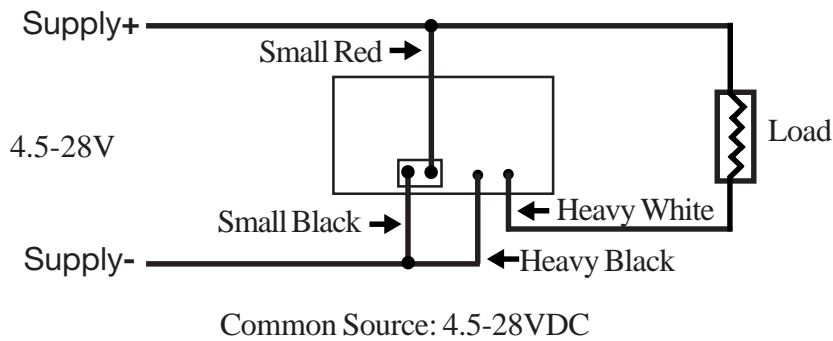

## MINI 3 DIGIT PANEL MOUNT AMP METER

Mini, 5A DC Ammeter with Black Face LED Display  
3 Digit, .375" character height.  
Power: 4.5-28VDC Max  
Input: 0-5ADC  
1.0% accuracy+-1LSD.  
Resolution: 10mA  
~2 readings/sec.  
7in. leads

**W:** 30mm O/A **H:** 22mm **D:** 20mm **WT:** .02

**NOTE: POWER - AND INPUT - ARE CONNECTED INTERNALLY  
METER INPUT MUST BE CONNECTED IN RETURN LINE(-)  
FOLLOW INSTRUCTIONS/DIAGRAMS CAREFULLY!**

Information obtained from or supplied by Mpja.com or Marlin P. Jones and Associates inc. is supplied as a service to our customers and accuracy is not guaranteed nor is it definitive of any particular part or manufacturer. Use of information and suitability for any application is at users own discretion and user assumes all risk.