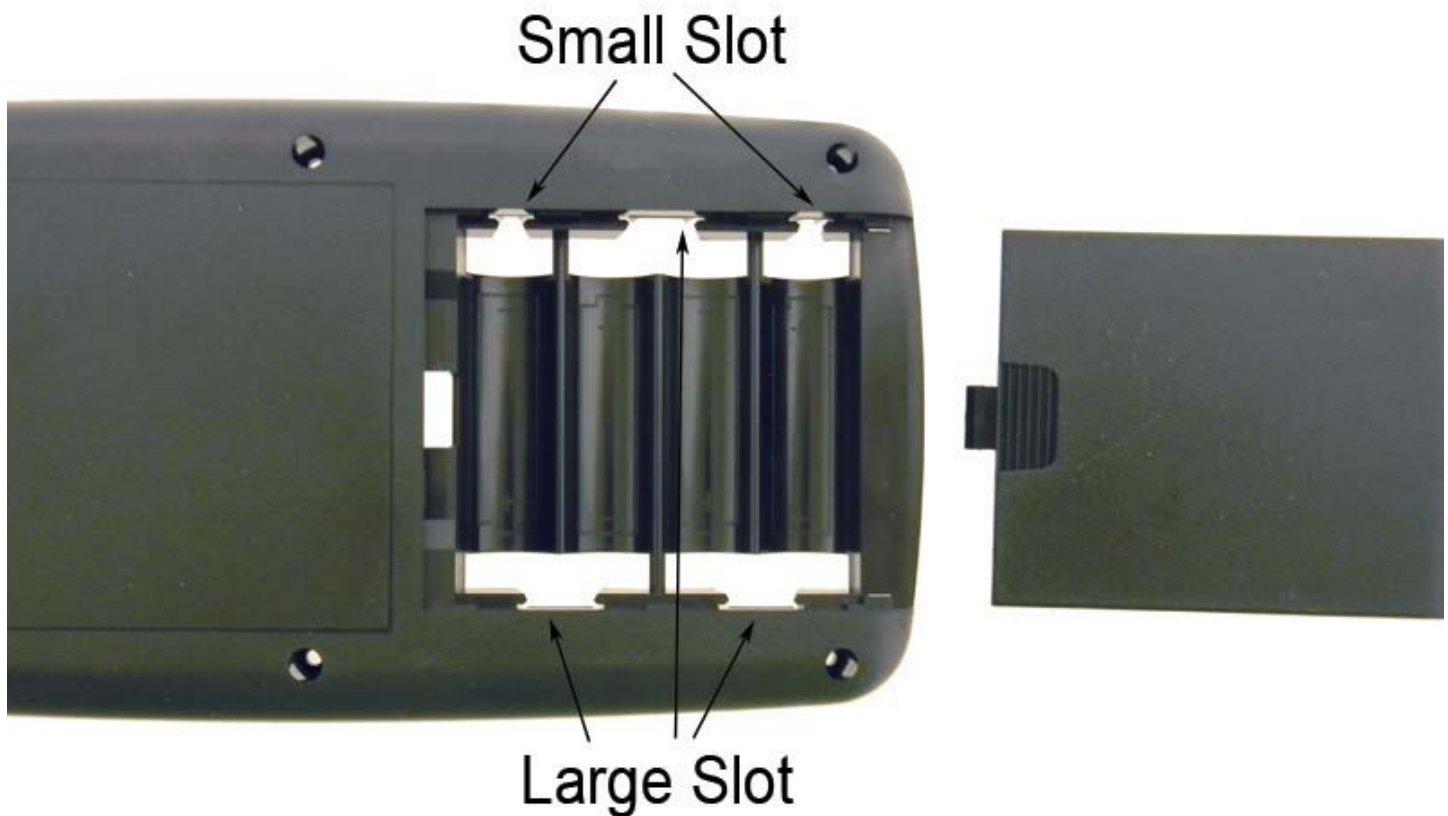

32756 BX

MPJA Inc
8380 Resource Drive
West Palm Beach, FL 33404
www.mpja.com

How to install battery tabs in the 32756 BX box

Slide open the battery compartment cover. Working from the outside of the box, locate two small tab slots and three large tab slots. Slide the appropriate tab until locks in position.