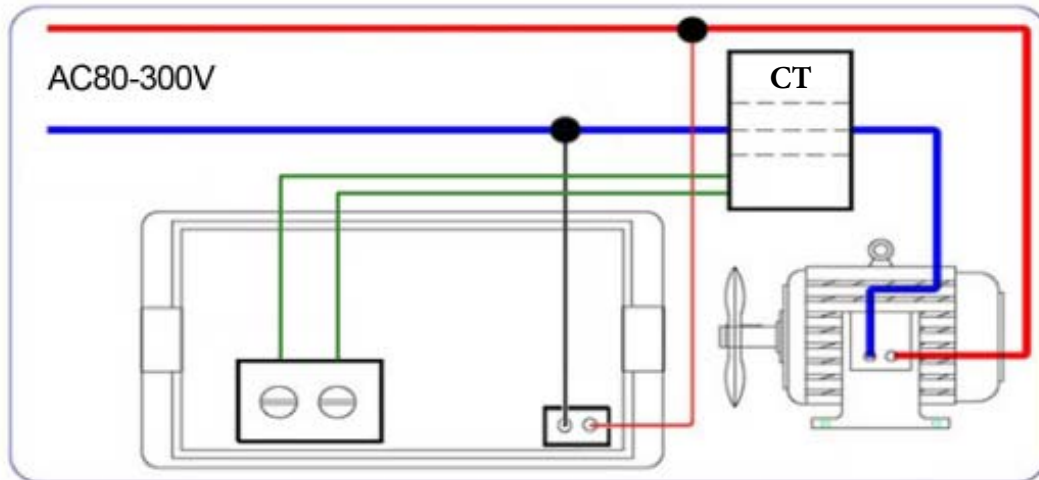

32710-ME

Panel Mount AC Volt / Amp Meter

Snap-in LED panel meter contains both a 3digit AC Digital Volt Meter and a 3 digit AC Amp. meter.

External Current Transformer can be mounted remotely; 5m max using 18AWG Twisted Pair

Character Height: 0.38in.

Voltage: 80-300VAC

Resolution: 1V

Current: 0-200A

Resolution: 1A

Accuracy: +-1% +2LSD

Includes 100A Current Transformer with 25mm ID.

Cutout: 68mm X 38mm