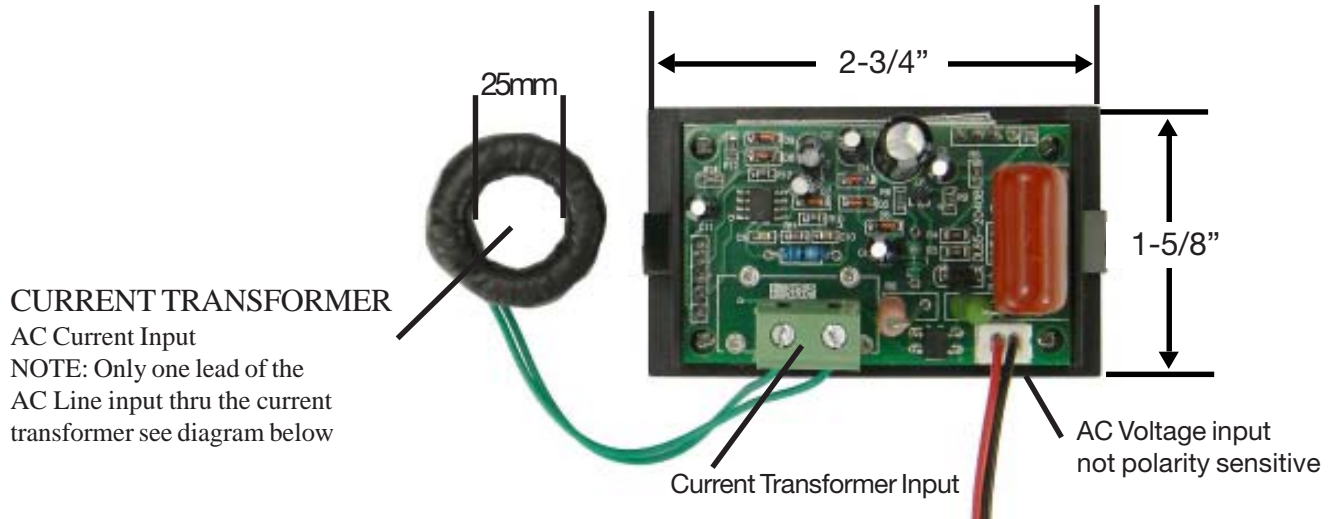

32710-ME

Panel Mount AC Volt / Amp Meter

Snap-in LED panel meter contains both a 3digit AC Digital Volt Meter and a 3 digit AC Amp. meter.

External Current Transformer can be mounted remotely; 5m max using 18AWG Twisted Pair

Character Height: 0.38in.

Voltage: 80-300VAC

Resolution: 1V

Current: 0-200A

Resolution: 1A

Accuracy: +-1% +2LSD

Includes 100A Current Transformer with 25mm ID.

Cutout: 68mm X 38mm