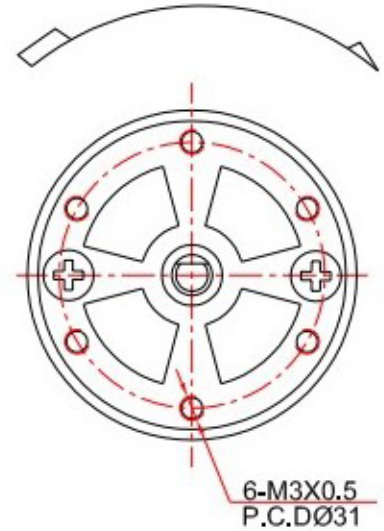

### General:

MFG: ZHENGKE  
P/N: ZGA37RG Series  
COIL: 12V

Gear motor with 6mm dia. X 14mm Flatted steel shaft, bronze bearings. Six M3x0.5 threaded mounting holes in front. Solder terminals

### Mechanical:

DIRECTION OF ROTATION

Information obtained from or supplied by Mpja.com or Marlin P. Jones and Associates inc. is supplied as a service to our customers and accuracy is not guaranteed nor is it definitive of any particular part or manufacturer. Use of information and suitability for any application is at users own discretion and user assumes all risk.