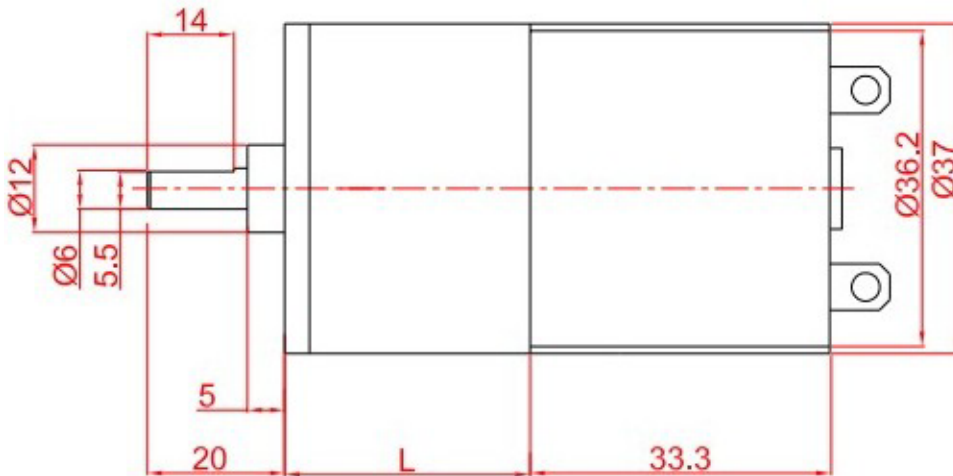

Mechanical:

DIRECTION OF ROTATION

Information obtained from or supplied by Mpja.com or Marlin P. Jones and Associates inc. is supplied as a service to our customers and accuracy is not guaranteed nor is it definitive of any particular part or manufacturer. Use of information and suitability for any application is at users own discretion and user assumes all risk.

MARLIN P. JONES & ASSOC., INC.

P.O. Box 530400 Lake Park, FL 33403
800-652-6733 FAX 561-844-8764
WWW.MPJA.COM