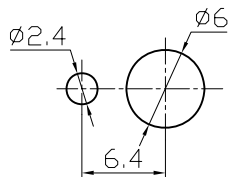

31881-SW

Miniature Toggle Switch

ON-NONE-ON

技术特性 (Specification)

1. 规格 (Rating): 6A 125V AC; 3A 250V AC
2. 接触电阻 (Contact R): 20mΩ max
3. 绝缘电阻 (Insulation R): 500V DC 1000MΩ min
4. 耐电压 (Dielectric Strength): 1 Minute 1500V AC
5. 操作温度 (Operating Temperature): -25°C ~ +85°C
6. 电气寿命 (Electrical Life): 10,000 Cycles

外型图 (Outline Drawing)

安装尺寸 (Mounting)

电路图 (Circuitry)