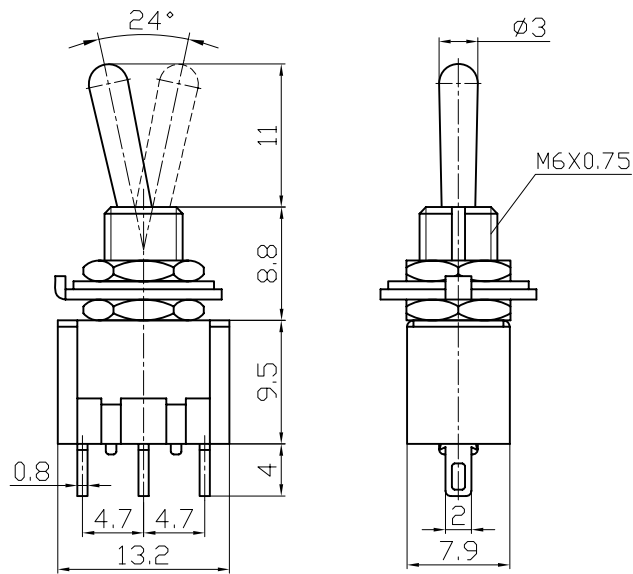

31881-SW

Miniature Toggle Switch

ON-NONE-ON

技术特性 (Specification)

1. 规格 (Rating): 6A 125V AC; 3A 250V AC
2. 接触电阻 (Contact R): 20mΩ max
3. 绝缘电阻 (Insulation R): 500V DC 1000MΩ min
4. 耐电压 (Dielectric Strength): 1 Minute 1500V AC
5. 操作温度 (Operating Temperature): -25°C ~ +85°C
6. 电气寿命 (Electrical Life): 10,000 Cycles

外型图 (Outline Drawing)

安装尺寸 (Mounting)

电路图 (Circuitry)