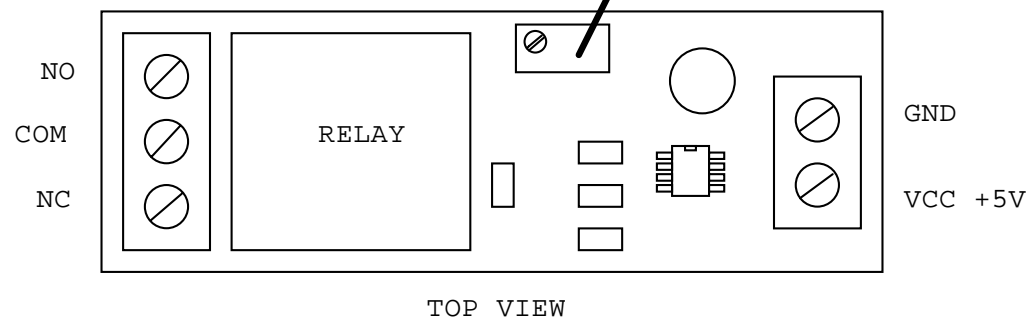

NOTE:
 Range: ~0 to ~ 11seconds
 DELAY on TURN ON
 CCW: Increase Delay
 Relay remains energized
 until power removed

SEE NOTE
 DELAY ADJ

The Information contained herein is supplied as a service to our customers and accuracy is not guaranteed nor is it definitive of any particular part or manufacturer. Use of information and suitability for any application is at users own discretion and user assumes all risk.