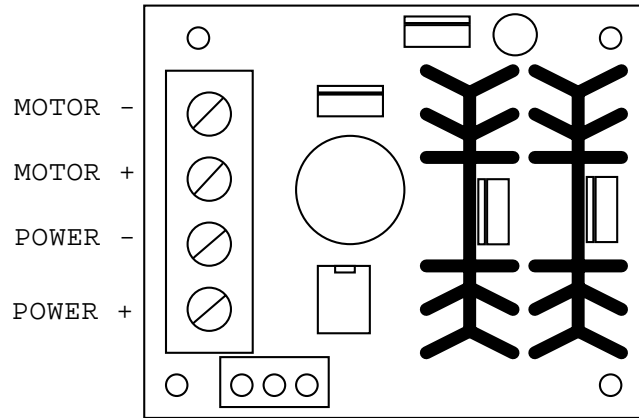

TOP VIEW

SPEED ADJ. 100K POT

www.mpja.com		
Title		
PWM MOTOR CONTROLLER		
Size	Document Number	Rev
A	Marlin P. Jones & Assoc, Inc	
Date:	Sunday, September 07, 2014	Sheet 1 of 1