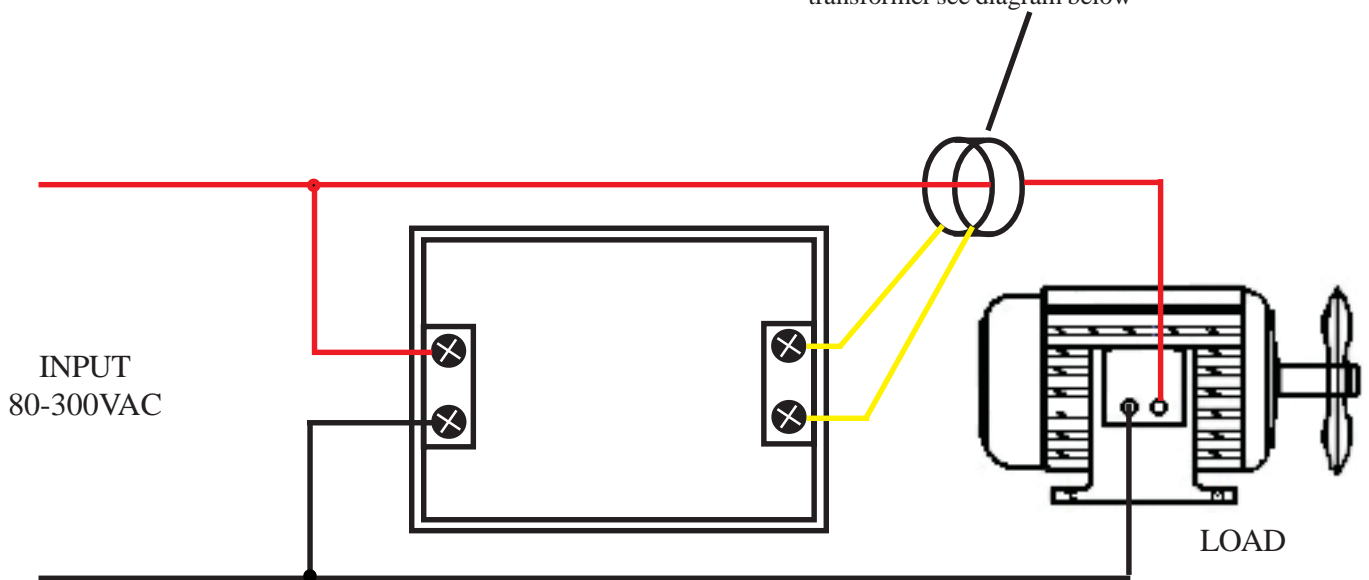

Character Height: 0.35in.

Voltage: 80-300VAC

Resolution: 1V

Current: 0-100A

Resolution: Amps: .1

Accuracy: +-1% +2LSD

Includes 100A Current Transformer with 14mm ID.

Cutout: 68 X 38mm

W: 2-3/4" H: 1-19/32" D: 1-19/32" WT: .2

MARLIN P. JONES & ASSOC., INC.

P.O. Box 530400 Lake Park, FL 33403

800-652-6733 FAX 561-844-8764

WWW.MPJA.COM