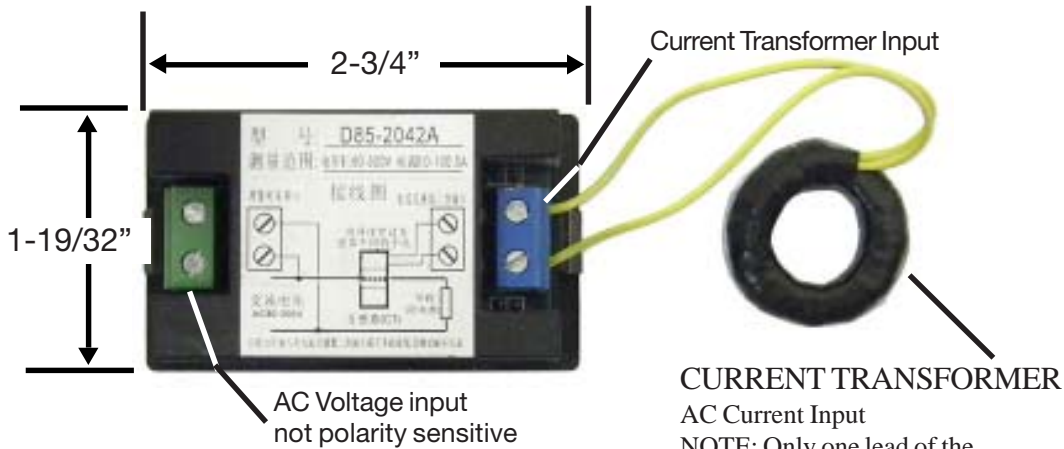

31496-ME

Panel Mount AC Volt / Amp Meter

Snap-in LCD panel meter with Blue back light. Contains both a 3 digit AC Digital Volt Meter and a 3 digit AC Amp. meter. External Current Transformer can be mounted remotely.

Character Height: 0.35in.

Voltage: 80-300VAC

Resolution: 1V

Current: 0-100A

Resolution: Amps: .1

Accuracy: +-1% +2LSD

Includes 100A Current Transformer with 14mm ID.

Cutout: 68 X 38mm

W: 2-3/4" H: 1-19/32" D: 1-19/32" WT: .2

MARLIN P. JONES & ASSOC., INC.

P.O. Box 530400 Lake Park, FL 33403

800-652-6733 FAX 561-844-8764

WWW.MPJA.COM