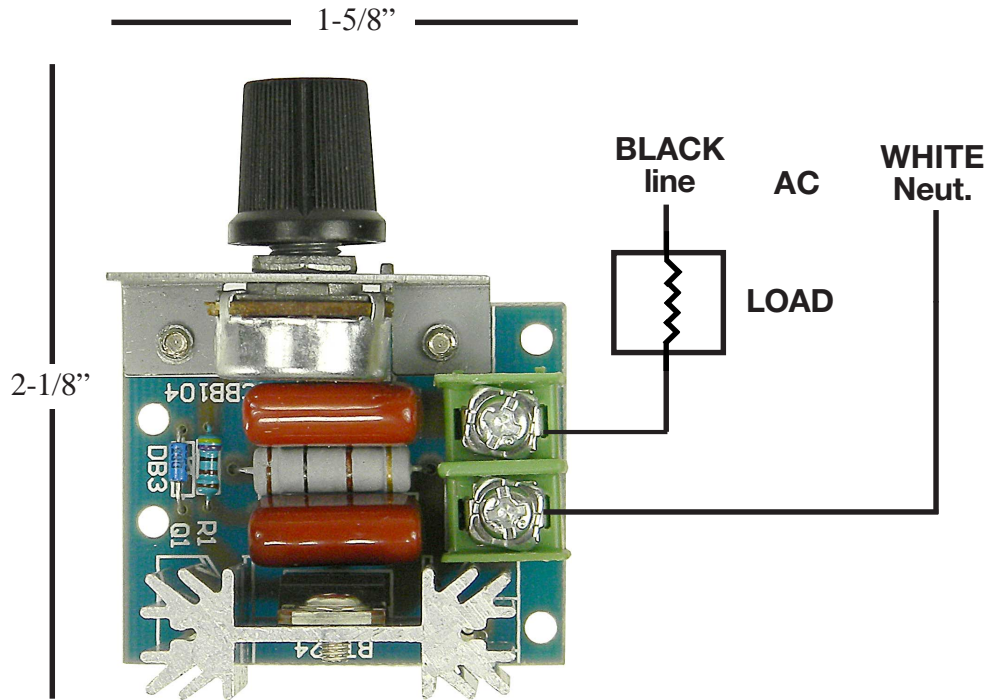

## Mini Dimmer/Heater Control

Connects in series with Load

TRIAC: BTA24-800B

Volts: 50-220VAC

Max Current: 8A

Does not contain any RFI/EMI filtering

L: 1-5/8" O/A W: 2-1/4" O/A H: 1-1/4" WT: .06

**MARLIN P. JONES & ASSOC., INC.**