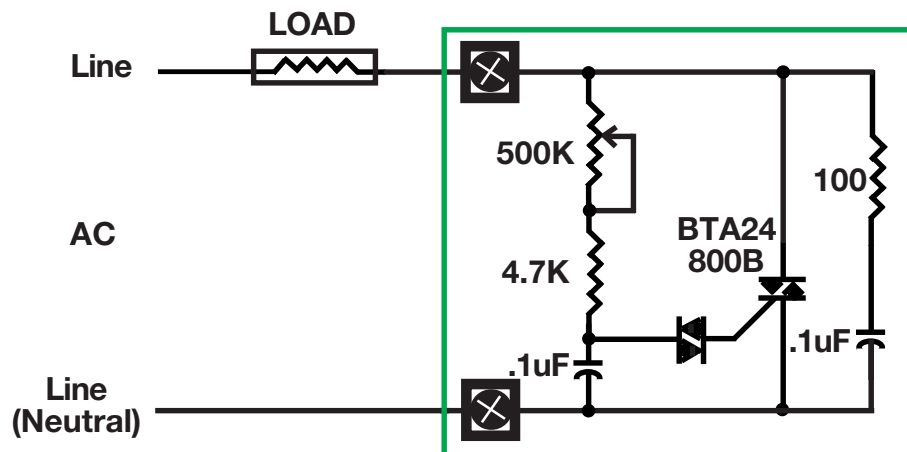

## Mini Dimmer/Heater Control

Connects in series with Load

TRIAC: BTA24-800B

Volts: 50-220VAC

Max Current: 8A

Does not contain any RFI/EMI filtering

L: 1-5/8" O/A W: 2-1/4" O/A H: 1-1/4" WT: .06

**MARLIN P. JONES & ASSOC., INC.**