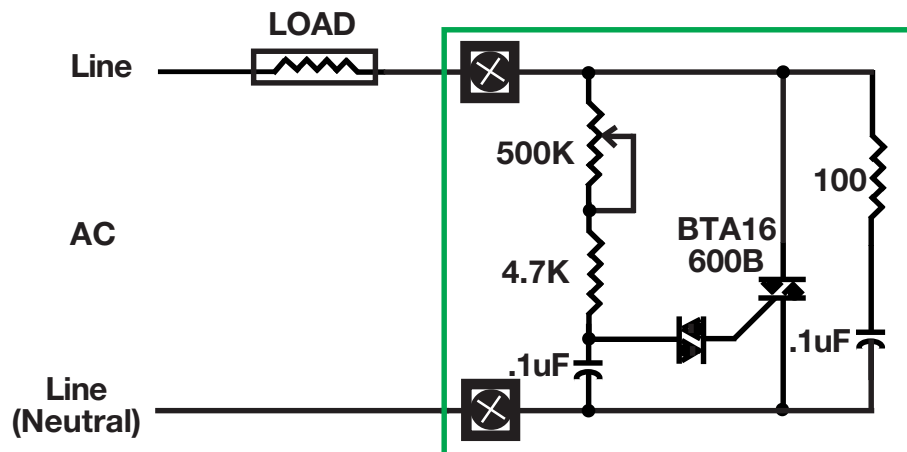

31350-MI

Mini Dimmer/Heater Control

Connects in series with Load

TRIAC: BTA16-600B

Volts: 50-220VAC

Max Current: 8A

Does not contain any RFI/EMI filtering

L: 1-7/8" O/A W: 2-1/8" O/A H: 1-1/4" WT: .06