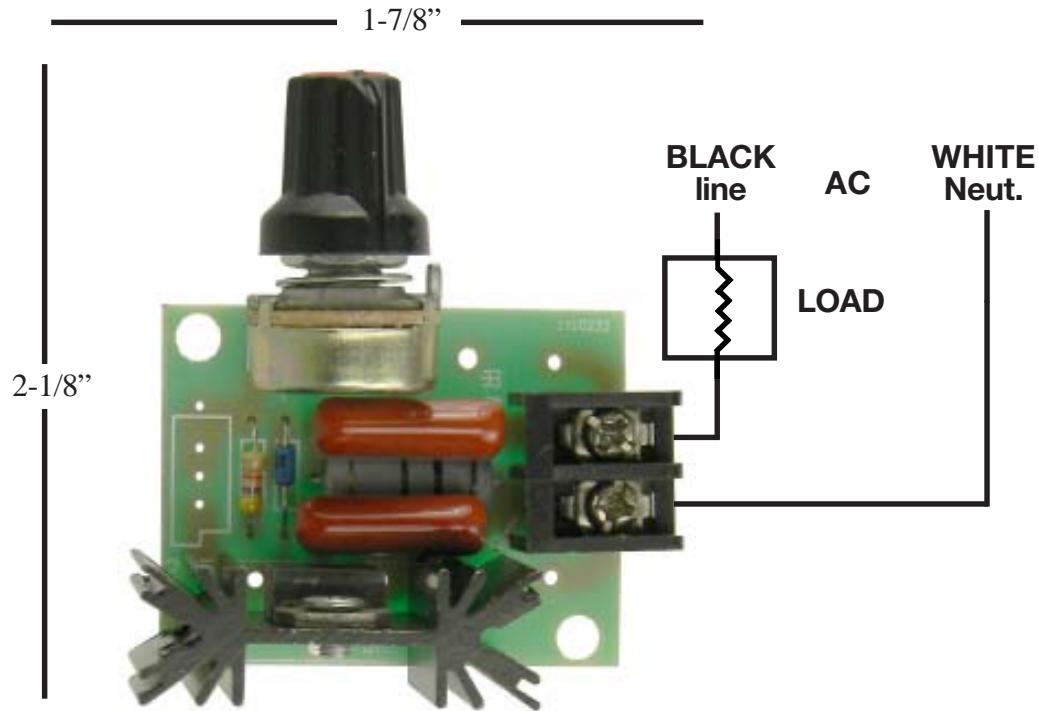

31350-MI

Mini Dimmer/Heater Control

Connects in series with Load

TRIAC: BTA16-600B

Volts: 50-220VAC

Max Current: 8A

Does not contain any RFI/EMI filtering

L: 1-7/8" O/A W: 2-1/8" O/A H: 1-1/4" WT: .06