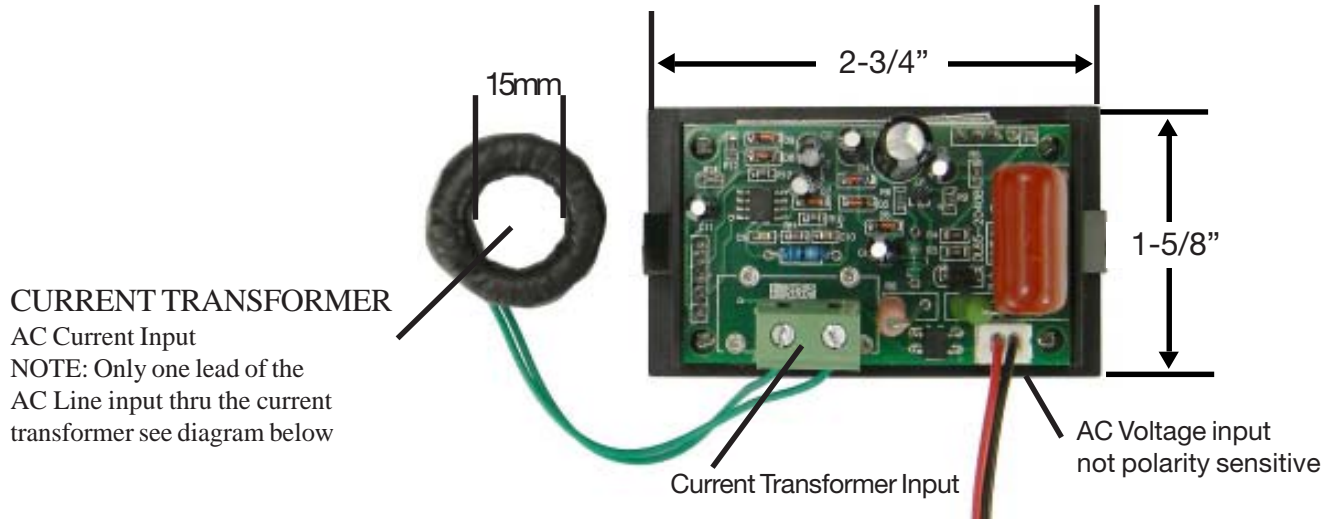

30301-ME

Panel Mount AC Volt / Amp Meter

Snap-in LED panel meter contains both a 3digit AC Digital Volt Meter and a 3 digit AC Amp. meter.

External Current Transformer can be mounted remotely; 5m max using 18AWG Twisted Pair

Character Height: 0.38in.

Voltage: 80-300VAC

Resolution: 1V

Current: 0-99.9A

Resolution: Amps: .1

Accuracy: +-1% +1LSD

Includes 100A Current Transformer with 15mm ID.

Cutout: 68mm X 38mm