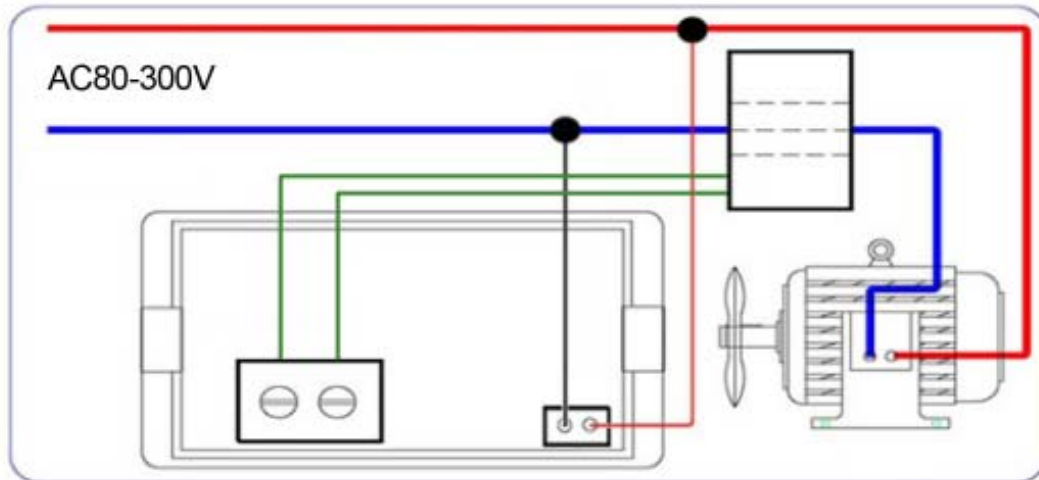

30301-ME

Panel Mount AC Volt / Amp Meter

Snap-in LED panel meter contains both a 3digit AC Digital Volt Meter and a 3 digit AC Amp. meter.

External Current Transformer can be mounted remotely; 5m max using 18AWG Twisted Pair

Character Height: 0.38in.

Voltage: 80-300VAC

Resolution: 1V

Current: 0-99.9A

Resolution: Amps: .1

Accuracy: +-1% +1LSD

Includes 100A Current Transformer with 15mm ID.

Cutout: 68mm X 38mm