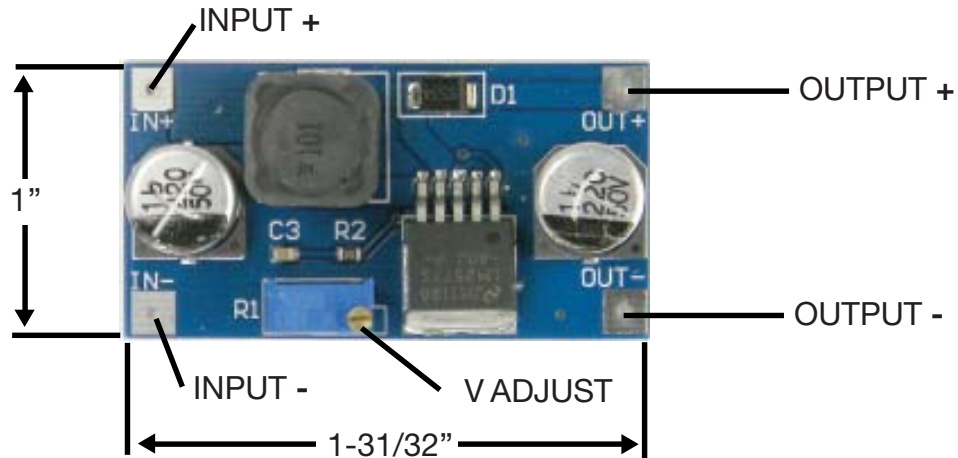

30300-PS

ADJUSTABLE DC/DC CONVERTER

Non Isolated, adjustable DC/DC Boost Converter, switching Regulator.

Input: 3-34VDC

Output: 4-35VDC Rated Current: 2A Max

Regulation: 0.5%

MARLIN P. JONES & ASSOC., INC.

P.O. Box 530400 Lake Park, FL 33403
800-652-6733 FAX 561-844-8764
WWW.MPJA.COM