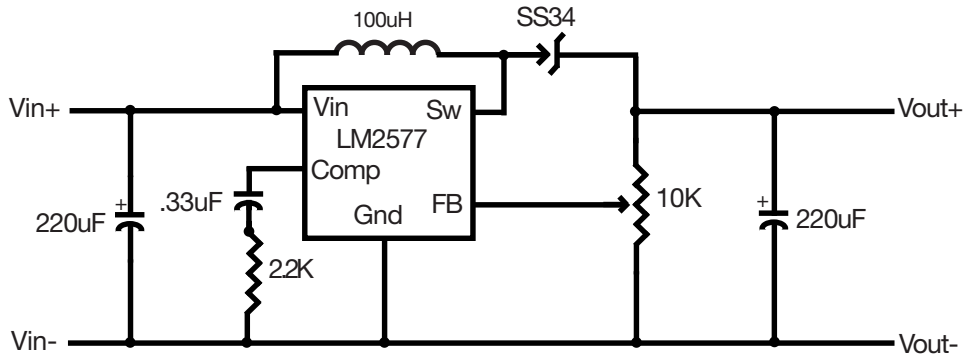

30300-PS

ADJUSTABLE DC/DC CONVERTER

Non Isolated, adjustable DC/DC Boost Converter, switching Regulator.

Input: 3-34VDC

Output: 4-35VDC Rated Current: 2A Max

Regulation: 0.5%

MARLIN P. JONES & ASSOC., INC.

P.O. Box 530400 Lake Park, FL 33403
800-652-6733 FAX 561-844-8764
WWW.MPJA.COM