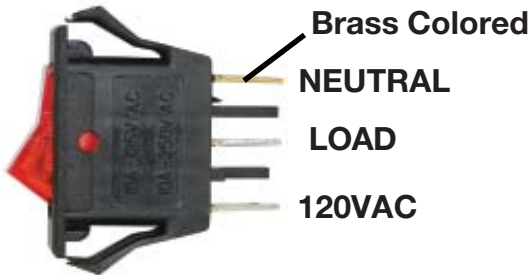

## 120V, ILLUMINATED ROCKER SWITCH

Action: SPST

Terminals: .250" Quick connect.

Rated: 16A @ 120VAC

Lamp: Neon Bulb

Mounts in 13.25mm X 29mm cutout.

L: 1-1/4in. W: 5/8in. Ht. 1-5/8in O/A WT: .05

**MARLIN P. JONES & ASSOC., INC.**