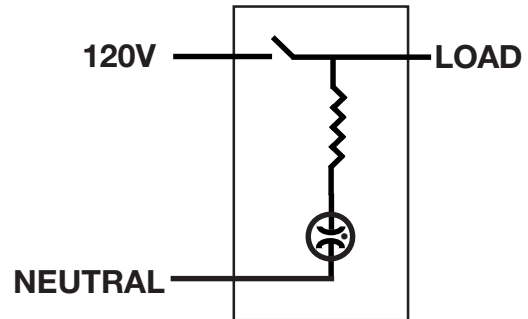

## 120V, ILLUMINATED ROCKER SWITCH

Action: SPST

Terminals: .250" Quick connect.

Rated: 16A @ 120VAC

Lamp: Neon Bulb

Mounts in 13.25mm X 29mm cutout.

L: 1-1/4in. W: 5/8in. Ht. 1-5/8in O/A WT: .05

**MARLIN P. JONES & ASSOC., INC.**