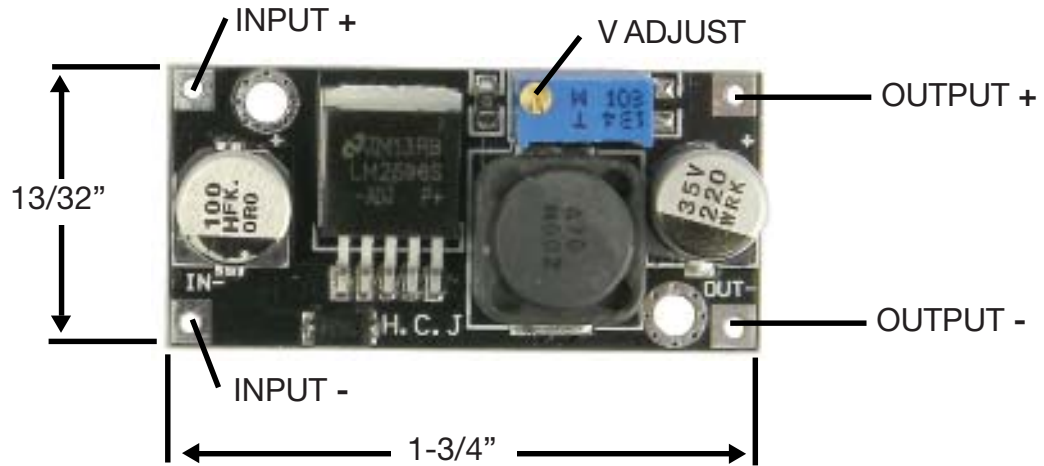

30148-PS

ADJUSTABLE DC/DC CONVERTER

Non Isolated, adjustable DC/DC Converter, switching Regulator.

Input: 4.5-40VDC

Output: 1.5-37VDC Rated Current: 2A Max

Regulation: 0.5%

MARLIN P. JONES & ASSOC., INC.

P.O. Box 530400 Lake Park, FL 33403
800-652-6733 FAX 561-844-8764
WWW.MPJA.COM