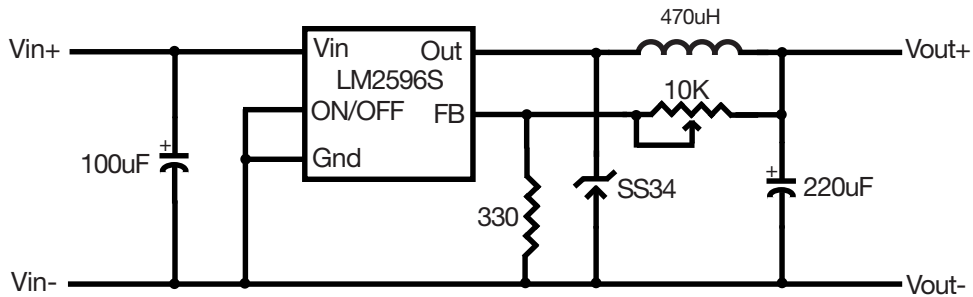

30148-PS

ADJUSTABLE DC/DC CONVERTER

Non Isolated, adjustable DC/DC Converter, switching Regulator.

Input: 4.5-40VDC

Output: 1.5-37VDC Rated Current: 2A Max

Regulation: 0.5%

MARLIN P. JONES & ASSOC., INC.

P.O. Box 530400 Lake Park, FL 33403
800-652-6733 FAX 561-844-8764
WWW.MPJA.COM