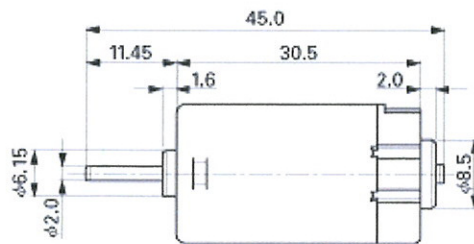

18298 MD

12VDC MOTOR

FC-280PT-20150

MODEL	VOLTAGE		NO LOAD		AT MAXIMUM EFFICIENCY				STALL			
	OPERATING RANGE	NOMINAL V	SPEED r/min	CURRENT A	SPEED r/min	CURRENT A	TORQUE mN·m g·cm	OUTPUT W	TORQUE mN·m g·cm	CURRENT A		
20150	8 - 15	12	11800	0.081	10310	0.56	4.14	42.2	4.47	32.9	335	3.90

DIRECTION OF ROTATION

UNIT: MILLIMETERS

MARLIN P. JONES & ASSOC., INC.

P.O. Box 530400 Lake Park, FL 33403
 800-652-6733 FAX 561-844-8764
 WWW.MPJJA.COM