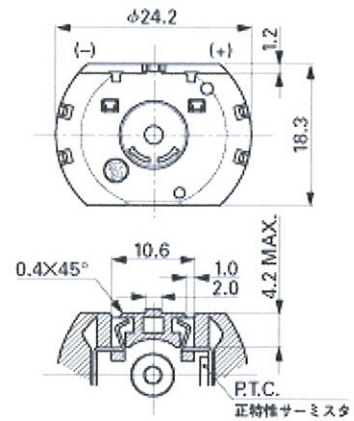

18298 MD

12VDC MOTOR

FC-280PT-20150

MODEL	VOLTAGE		NO LOAD		AT MAXIMUM EFFICIENCY				STALL			
	OPERATING RANGE	NOMINAL V	SPEED r/min	CURRENT A	SPEED r/min	CURRENT A	TORQUE mN·m g·cm	OUTPUT W	TORQUE mN·m g·cm	CURRENT A		
20150	8 - 15	12	11800	0.081	10310	0.56	4.14	42.2	4.47	32.9	335	3.90

DIRECTION OF ROTATION

UNIT: MILLIMETERS

MARLIN P. JONES & ASSOC., INC.

P.O. Box 530400 Lake Park, FL 33403
 800-652-6733 FAX 561-844-8764
 WWW.MPJJA.COM