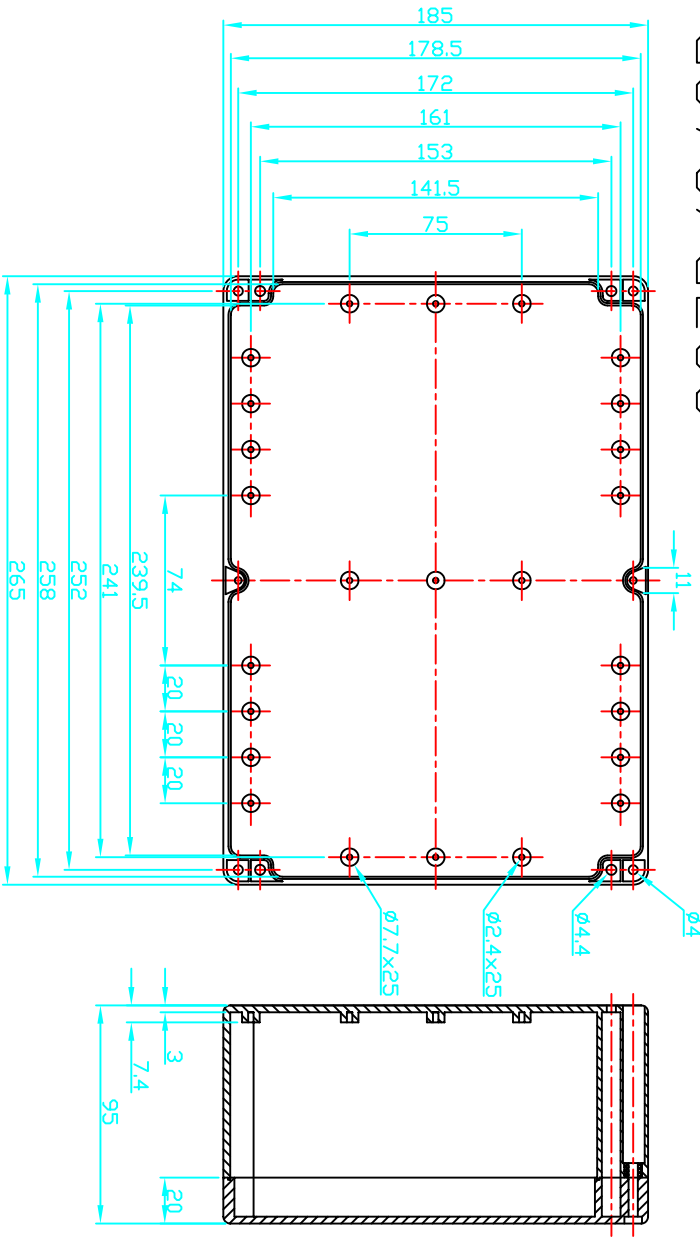

# G378/G238

I7398-BX		DESIGN BY	DRAWN BY	CHECK BY	SCALE	DATE	MATERIAL	TITLE	DWG NO.	REVISION	DESCRIPTION
							ABS,PC	G378,G238			