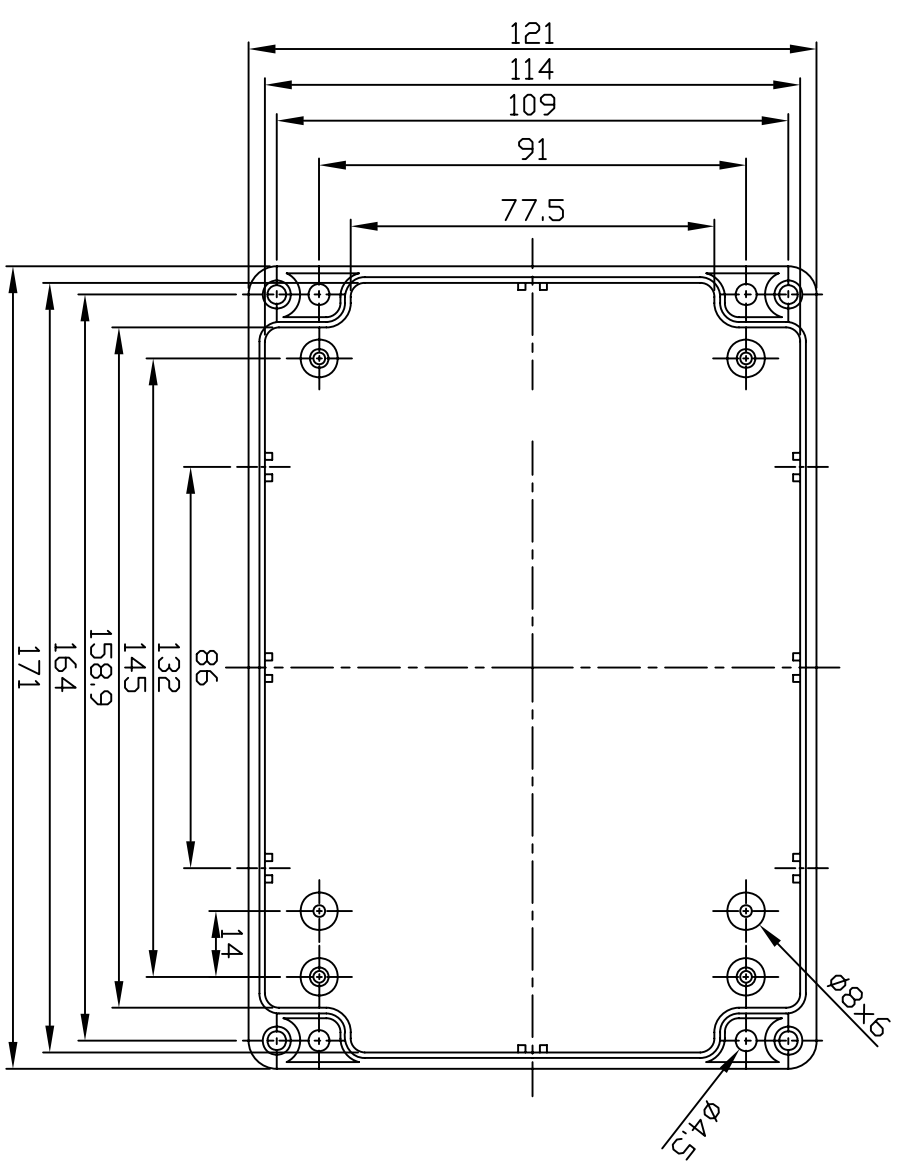

G340 / G223

I7395-BX

設計 BY	DES'D BY	繪圖 BY	DRW'D BY	核圖 BY	CHK'D BY	比例 SCALE	日期 DATE	材質 MATE.	圖名 TITLE	圖號 DWG NO.	圖號 REVISED	說明 DESCRIPTION
Spencer							Aug 4, 2005	ABS, PC	G340, G223			