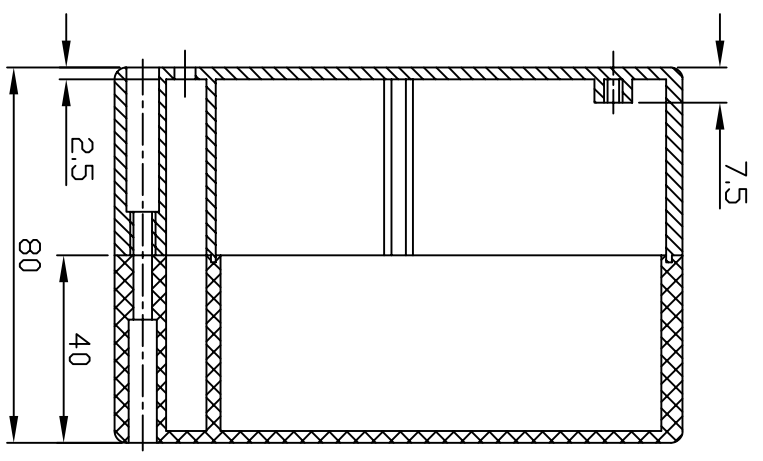

G340 / G223

I7395-BX

設計 BY	DES'D BY	繪圖 BY	DRW'D BY	核圖 BY	CHK'D BY	比例 SCALE	日期 DATE	材質 MATE.	圖名 TITLE	圖號 DWG NO.	圖號 REVISED	說明 DESCRIPTION
Spencer							Aug 4, 2005	ABS, PC	G340, G223			