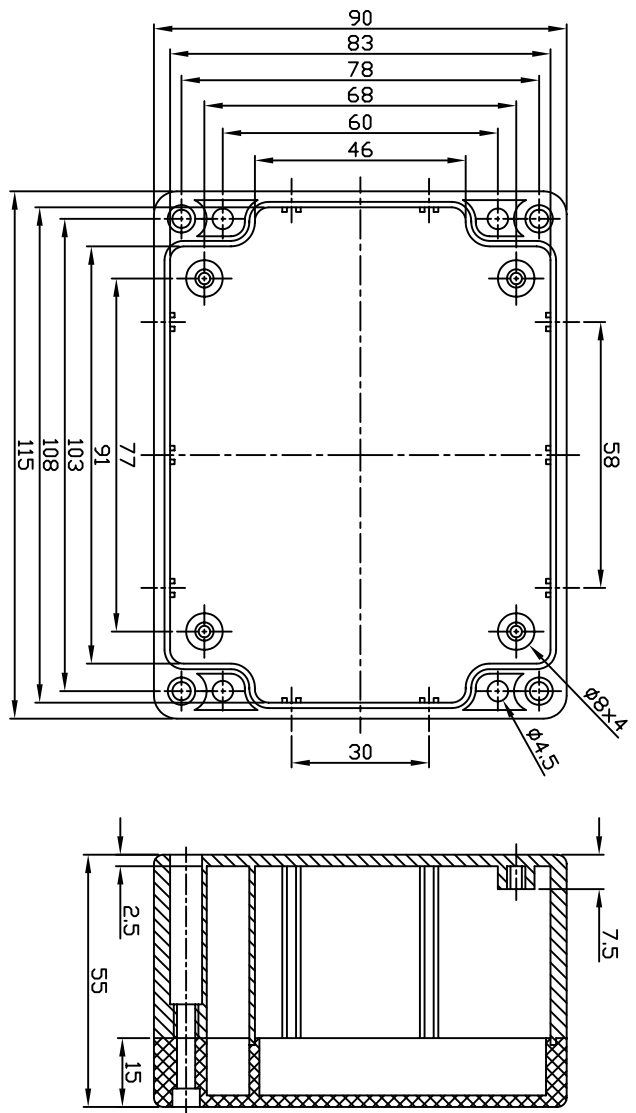

G311/G212

17392-BX		DESIGN BY	DRAWN BY	CHECKED BY	SCALE	DATE	MATERIAL	TITLE	DWG NO.	REVISED	DESCRIPTION
							ABS/PC	G311/G212			