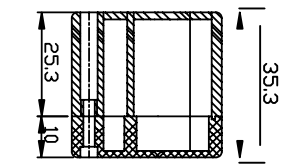

G303/G202

I7391-BX

BY	CHK'D	SCALE	DATE	MATE	TITLE	DWG NO.	REVISID	DESCRIPTION
				ALU				