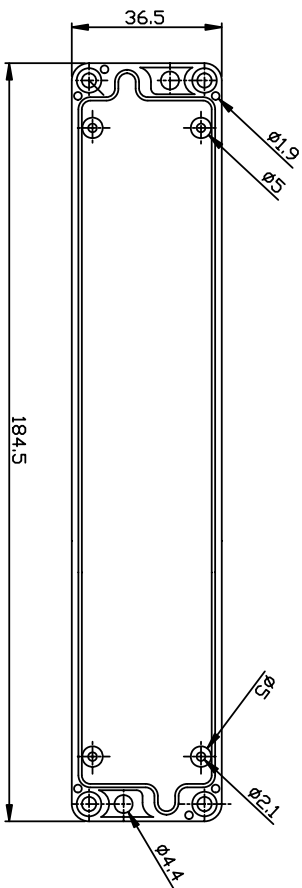

G303/G202

I7391-BX

BY	CHK'D	SCALE	DATE	MATE	TITLE	DWG NO.	REVISID	DESCRIPTION
				ALU				