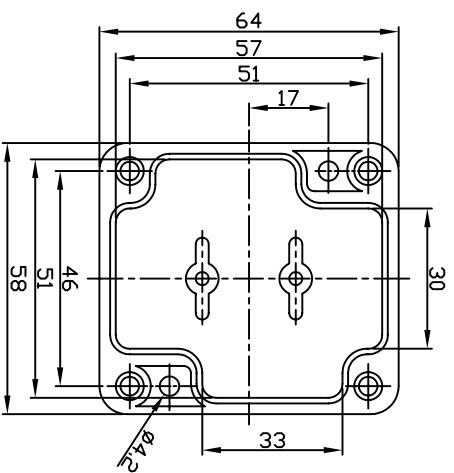

# G302/G201

17390-BX

DESIGN BY	DRAWN BY	CHECKED BY	SCALE	DATE	MATERIAL	TITLE	DWG NO.	REVISED	DESCRIPTION
					ABS,PC	G302,G201			